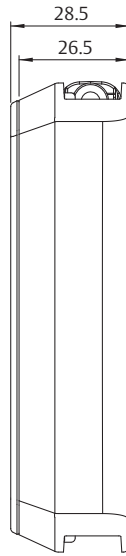

Guardian Securistay Window Restrictor

ASSA ABLOY, the global leader
in door opening solutions.

The all-new Guardian Securistay is a window restrictor that provides ventilation for at-home security.

Designed for use with projected top-hung windows, the Guardian Securistay limits the sash opening to less than 100mm. This allows for more secure ventilation and provides child safety, particularly in multi-storey buildings. It is suitable for pivoting timber or aluminium sashes.

Aluminium

Timber

EXP-FY-084-0412NZ